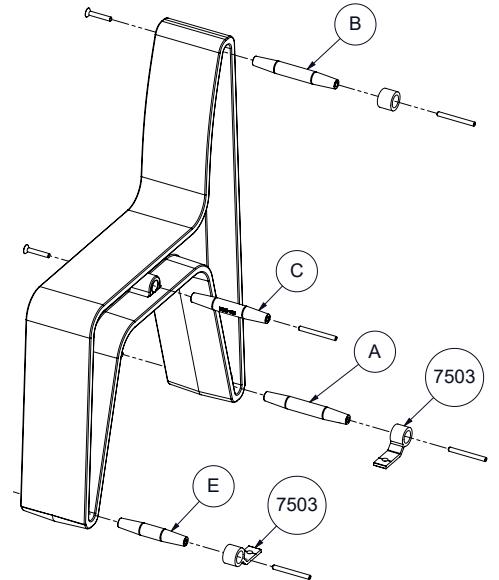

Start of curved line

Curve

Outside curve

Inside curve

Next module of curved line

Outside curve

Outside curve

Curve

Curve

Inside curve

Inside curve

End of curved line

Curve

Curve

Fixation

OR

Wrench sizes:
M4, M10

Drill sizes:
12mm

7505 Plug

OR

7504 Chemical Anchor