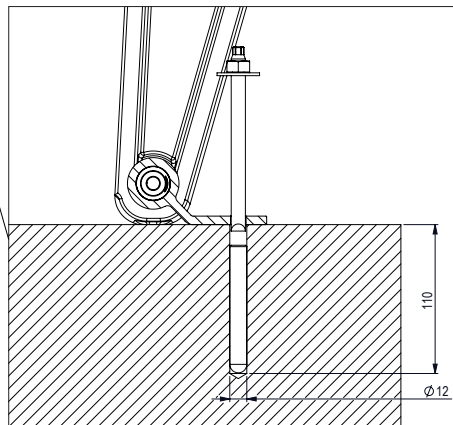

Curve

Inside curve

Inside curve

End of curved line

Curve

Curve

Fixation

OR

Wrench sizes:
M4, M10

Drill sizes:
12mm

7505 Plug

OR

7504 Chemical Anchor