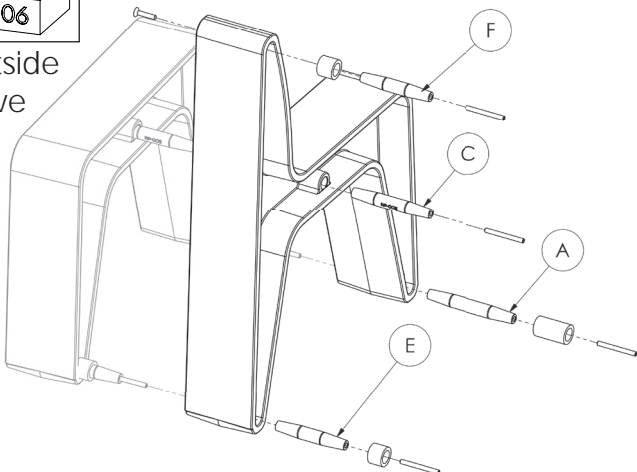

Start of curved line

Curve

Outside curve

Inside curve

Next module of curved line

Outside curve

Outside curve

Curve

Curve

Inside curve

Inside curve

End of curved line

Curve

Curve

Fixation

OR

Wrench sizes:
M4, M10

Drill sizes:
12mm

7505 Plug

OR

7504 Chemical Anchor