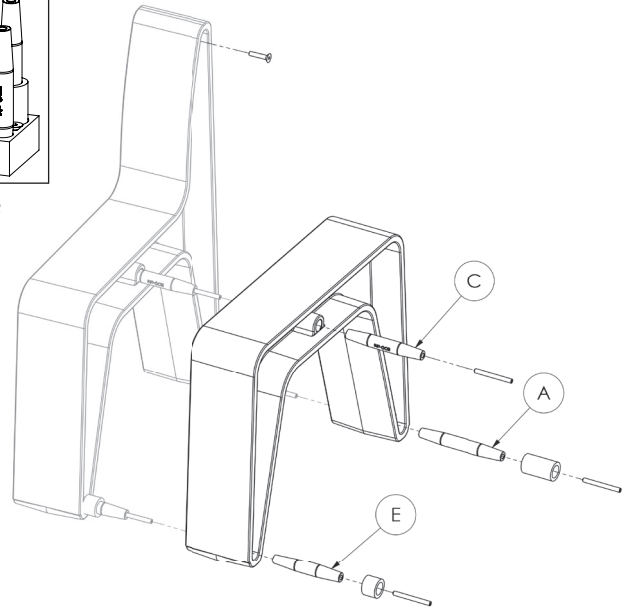

Start of curved line

Curve

Outside curve

Inside curve

Next module of curved line

Outside curve

Outside curve

Curve

Curve

Inside curve

Inside curve

End of curved line

Curve

Curve

Fixation

OR

Wrench sizes:
M4, M10

Drill sizes:
12mm

7505 Plug

OR

7504 Chemical Anchor