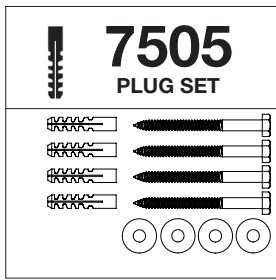

Curve

Inside curve

Inside curve

End of curved line

Curve

Curve

Fixation

OR

Wrench sizes:
M4, M10

Drill sizes:
12mm

7505 Plug

OR

7504 Chemical Anchor