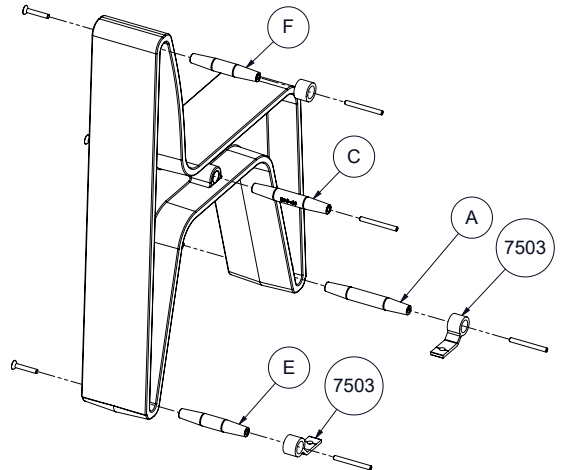

Start of curved line

Curve

Outside curve

Inside curve

Next module of curved line

Outside curve

Outside curve

Curve

Curve

Inside curve

Inside curve

End of curved line

Curve

Curve

Fixation

OR

Wrench sizes:
M4, M10

Drill sizes:
12mm

7505 Plug

OR

7504 Chemical Anchor