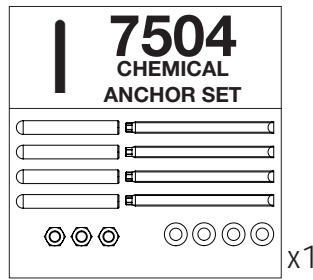

Curve

Inside curve

Inside curve

End of curved line

Curve

Curve

Fixation

OR

Wrench sizes:
M4, M10

Drill sizes:
12mm

7505 Plug

OR

7504 Chemical Anchor