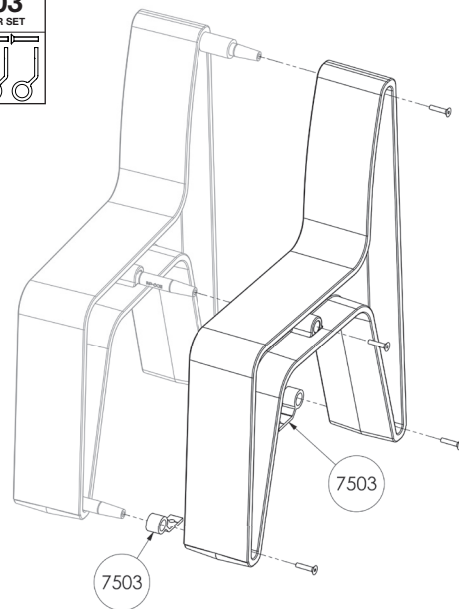

Curve

Inside curve

Inside curve

End of curved line

Curve

Curve

Fixation

OR

Wrench sizes:
M4, M10

Drill sizes:
12mm

7505 Plug

OR

7504 Chemical Anchor