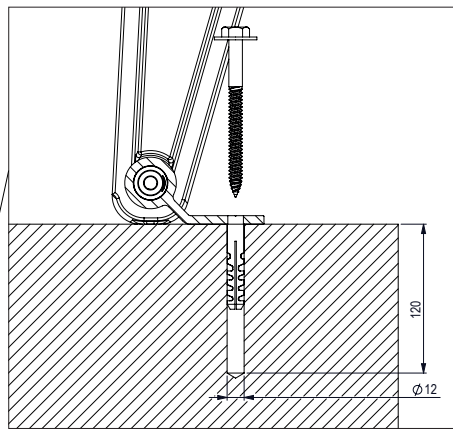

Start of curved line

Curve

Outside curve

Inside curve

Next module of curved line

Outside curve

Outside curve

Curve

Curve

Inside curve

Inside curve

End of curved line

Curve

Curve

Fixation

OR

Wrench sizes:
M4, M10

Drill sizes:
12mm

7505 Plug

OR

7504 Chemical Anchor