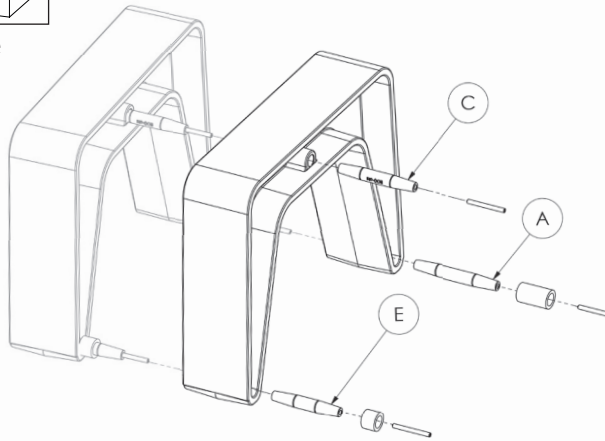

Start of curved line

Curve

Outside curve

Inside curve

Next module of curved line

Outside curve

Outside curve

Curve

Curve

Inside curve

Inside curve

End of curved line

Curve

Curve

Fixation

OR

Wrench sizes:
M4, M10

Drill sizes:
12mm

7505 Plug

OR

7504 Chemical Anchor