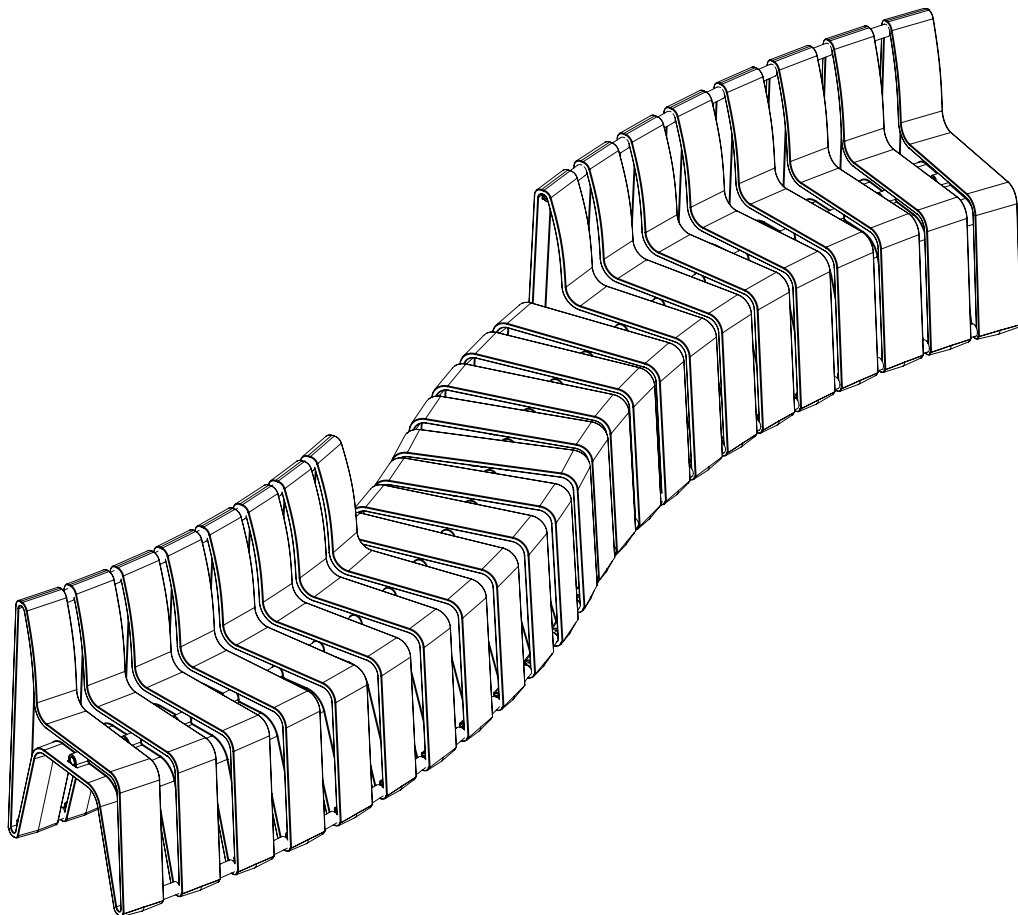

H-collection

V3.0

Curved Line

Required:
Hex Key 5

ECO-oh!
Niklaan 35
B-2430 Laakdal
T 0032 (0)13 31 33 31
E info@eco-oh.com
www.eco-oh.com

We recycle plastic household
waste into sustainable products
that are 100% recyclable

Start of curved line

Curve

Outside curve

Inside curve

Next module of curved line

Outside curve

Outside curve

Curve

Curve

Inside curve

Inside curve

End of curved line

Curve

Curve

Fixation

OR

Wrench sizes:
M4, M10

Drill sizes:
12mm

7505 Plug

OR

7504 Chemical Anchor