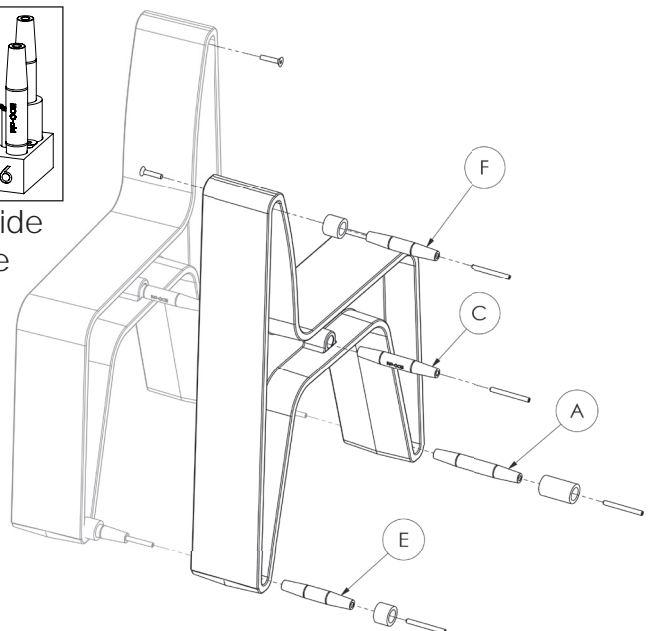

Start of curved line

Curve

Outside curve

Inside curve

Next module of curved line

Outside curve

Outside curve

Curve

Curve

Inside curve

Inside curve

End of curved line

Curve

Curve

Fixation

OR

Wrench sizes:
M4, M10

Drill sizes:
12mm

7505 Plug

OR

7504 Chemical Anchor