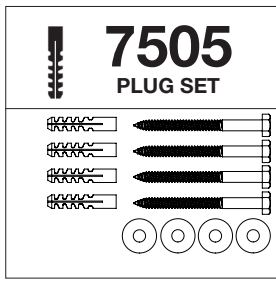

Start of straight line

Next module of straight line

End of straight line

Fixation

OR

Wrench sizes:
M4, M10

Drill sizes:
12mm

7505 Plug