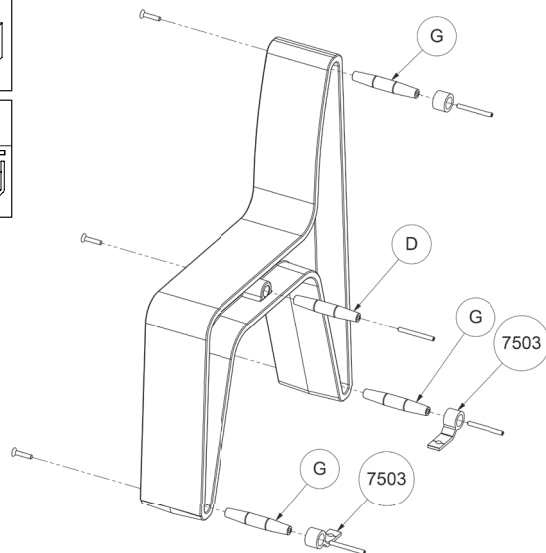

Start of straight line

Next module of straight line

End of straight line

Fixation

OR

Wrench sizes:
M4, M10

Drill sizes:
12mm

7505 Plug