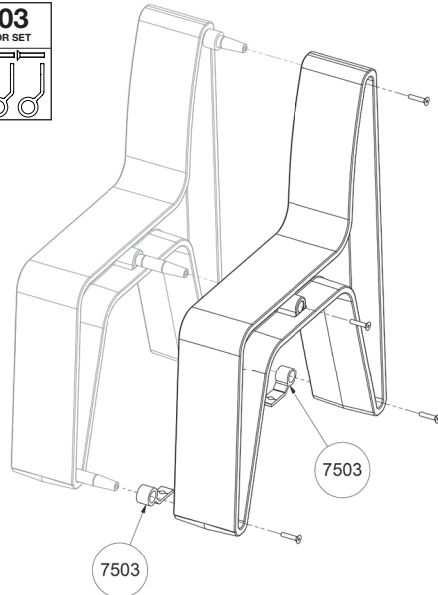

Start of straight line

Next module of straight line

End of straight line

Fixation

OR

Wrench sizes:
M4, M10

Drill sizes:
12mm

7505 Plug