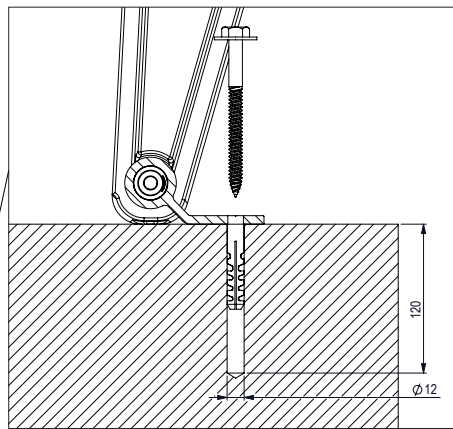

Start of straight line

Next module of straight line

End of straight line

Fixation

OR

Wrench sizes:
M4, M10

Drill sizes:
12mm

7505 Plug