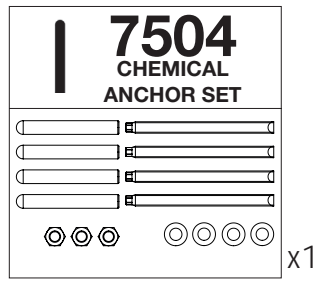

Start of straight line

Next module of straight line

End of straight line

Fixation

OR

Wrench sizes:
M4, M10

Drill sizes:
12mm

7505 Plug