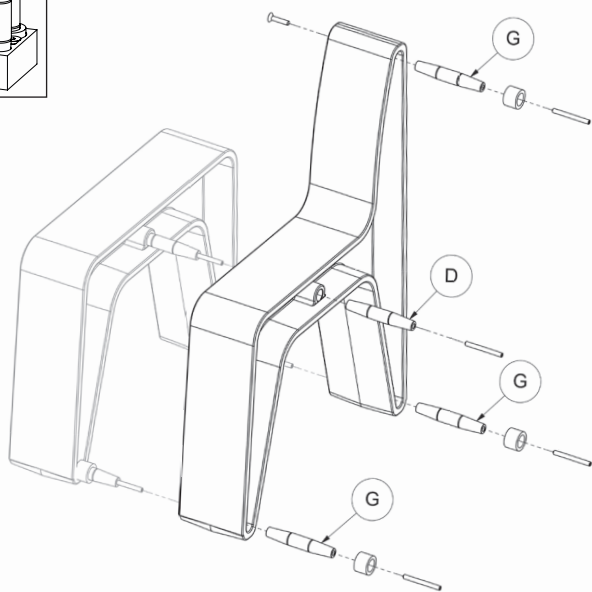

Start of straight line

Next module of straight line

End of straight line

Fixation

OR

Wrench sizes:
M4, M10

Drill sizes:
12mm

7505 Plug