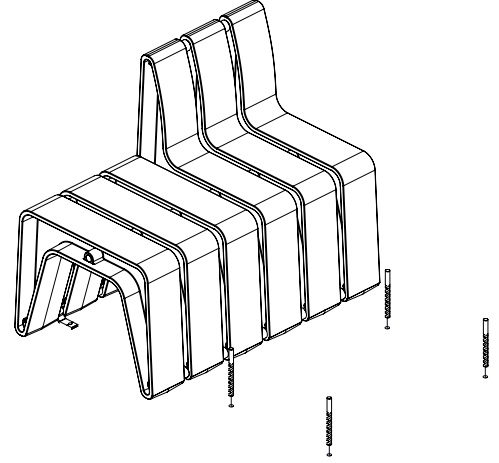

Start of straight line

Next module of straight line

End of straight line

Fixation

OR

Wrench sizes:
M4, M10

Drill sizes:
12mm

7505 Plug