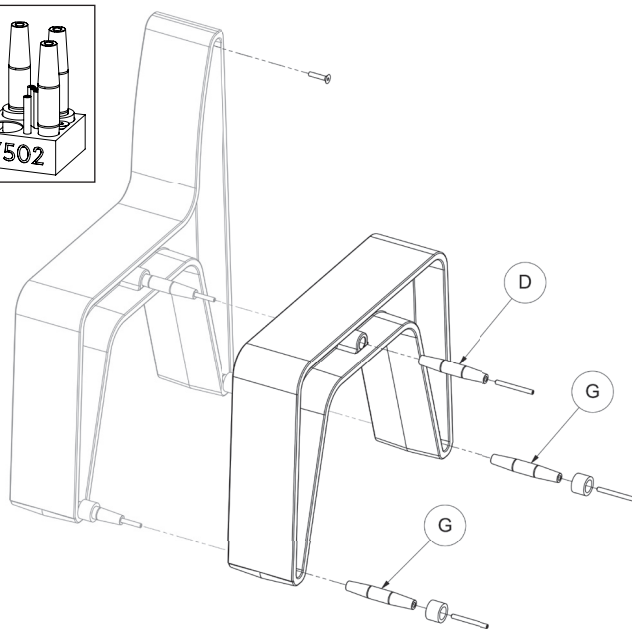

Start of straight line

Next module of straight line

End of straight line

Fixation

OR

Wrench sizes:
M4, M10

Drill sizes:
12mm

7505 Plug