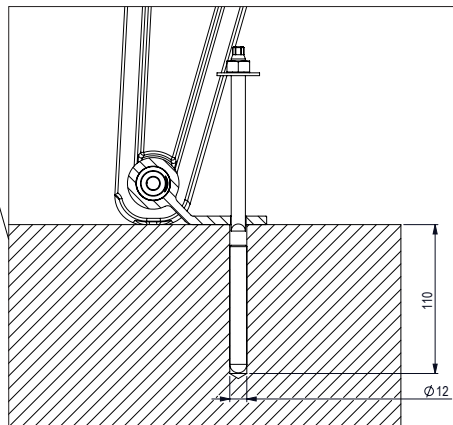

7504 Chemical Anchor