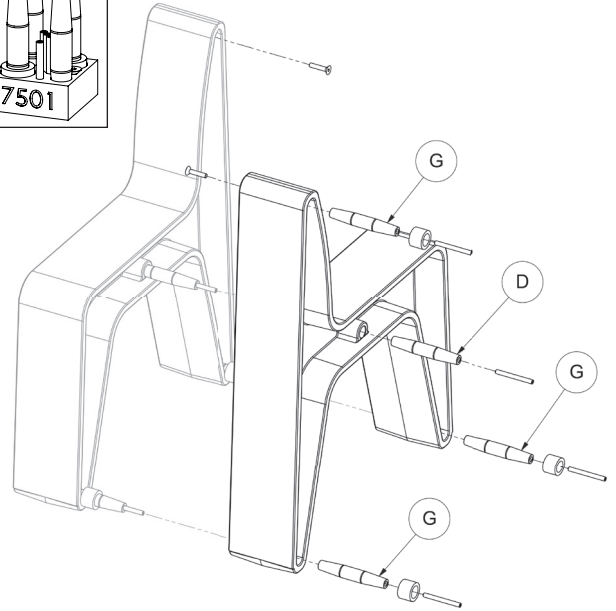

Start of straight line

Next module of straight line

End of straight line

Fixation

OR

Wrench sizes:
M4, M10

Drill sizes:
12mm

7505 Plug