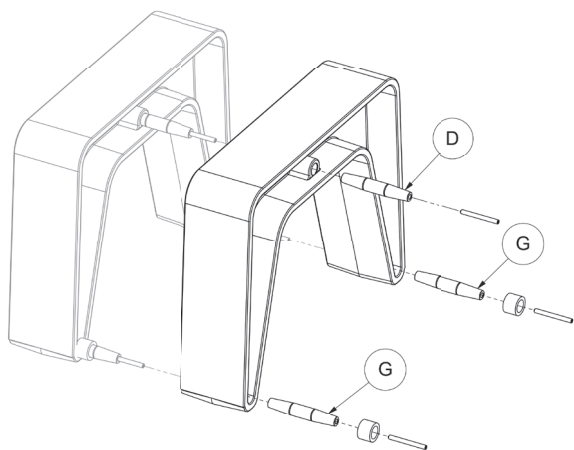

Start of straight line

Next module of straight line

End of straight line

Fixation

OR

Wrench sizes:
M4, M10

Drill sizes:
12mm

7505 Plug