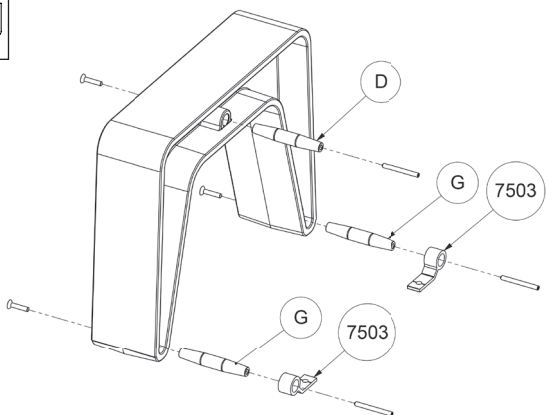

Start of straight line

Next module of straight line

End of straight line

Fixation

OR

Wrench sizes:
M4, M10

Drill sizes:
12mm

7505 Plug