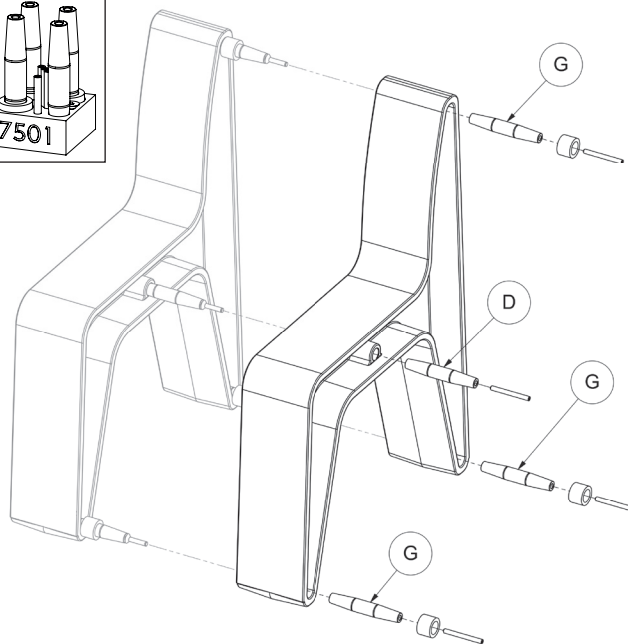

Start of straight line

Next module of straight line

End of straight line

Fixation

OR

Wrench sizes:
M4, M10

Drill sizes:
12mm

7505 Plug